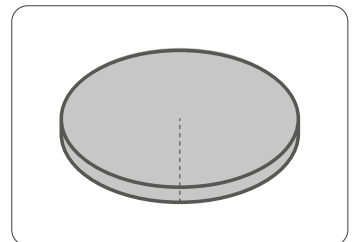

Rondo

Registered Design

Steel closure top

Stainless-steel barbecue grill kit

Available fire screen
■ Glass
■ Steel

Storage cover

The images and drawings are for illustrative purposes only and the actual products may differ in size and color.