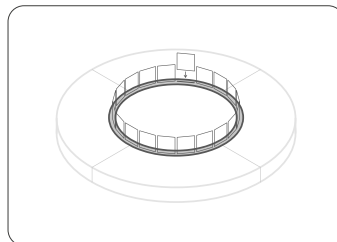

Rondo

Registered Design

Steel closure top

Stainless-steel barbecue grill kit

Available fire screen
■ Glass
■ Steel

Storage cover

The images and drawings are for illustrative purposes only and the actual products may differ in size and color.