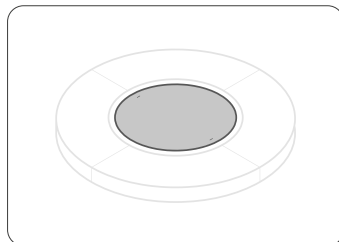

Rondo

Registered Design

Steel closure top