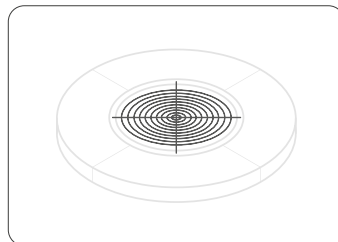

Stainless-steel barbecue grill kit