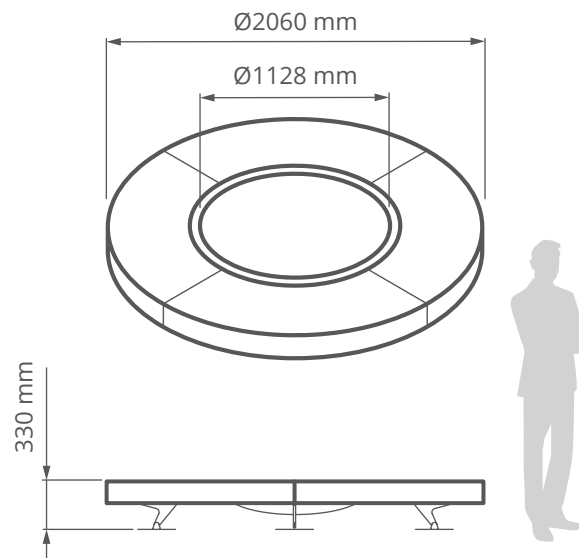

Rondo

Registered Design

Steel closure top